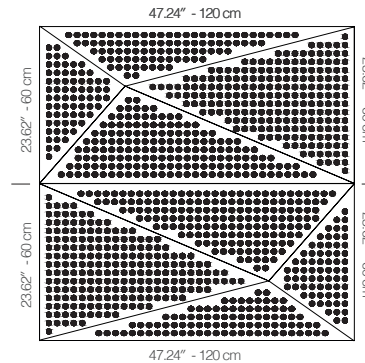

WPIRANA1AALBY2

WHITE LACQUER 20MM PERFORATION

47.24" x 23.62" (120 x 60 cm) panels come in sets of two. 23.62" x 23.62" (60 x 60 cm) panels come in sets of four. The number of panels per box is the minimum suggested amount to create the design envisioned by Mikodam.

CEILING APPLICATION

DIMENSIONS

- X : 23.62" - 60 cm
- Y : 47.24" - 120 cm
- D : 3.25" - 8.3
- W : 21.2 lbs - 9.6 kg

*Perforated surface options with two different diameters are available.

Rail depth is not included in the measurements.
(Depth of rail: 1" - 2.5 cm)